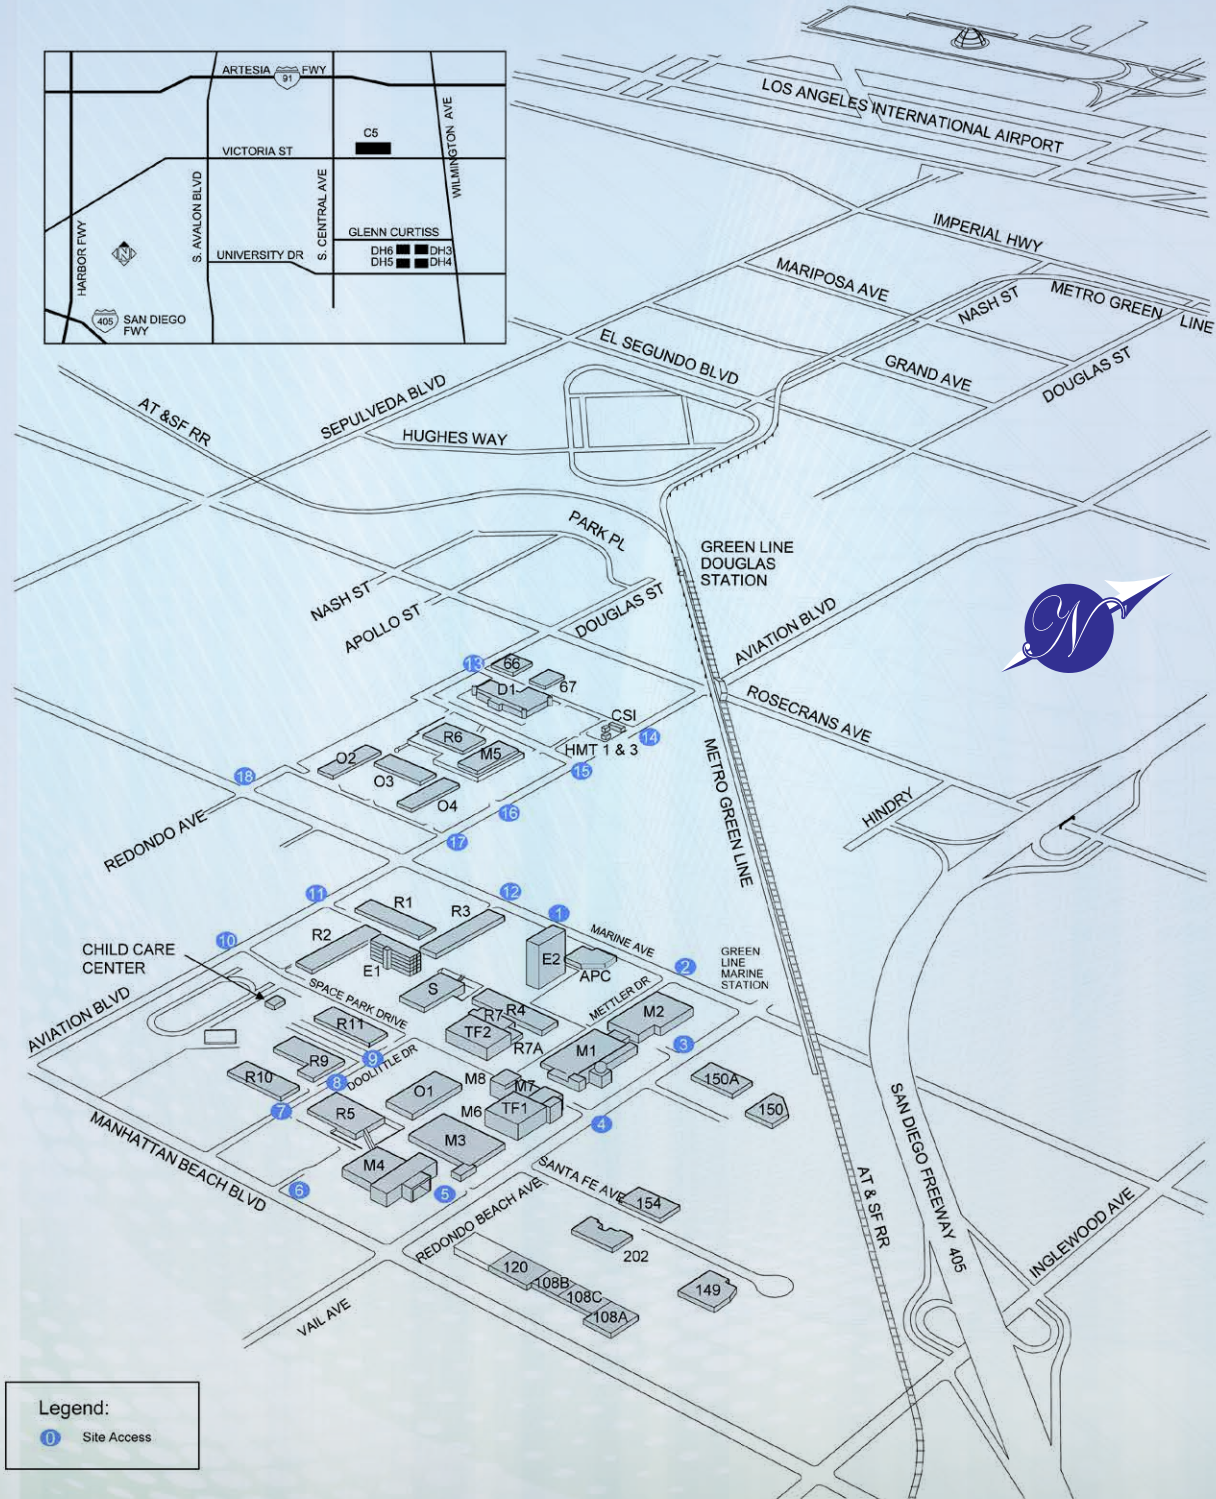

# Driving Directions

### From Century Blvd. heading East

- 🚗 Turn right on Aviation Blvd.
- 🚗 Continue south on Aviation Blvd. approx. 4 miles to Marine Ave.; turn left.
- 🚗 Turn right into Entrance 1.

### From I-405 heading North

- 🚗 Take Inglewood Ave. exit.
- 🚗 Turn right at off-ramp onto Inglewood Ave.
- 🚗 Turn left on Marine Ave.
- 🚗 Continue west to Entrance 1.

### From I-405 heading South

- 🚗 Take Inglewood Ave. exit.
- 🚗 Turn left at off-ramp onto Inglewood Ave.
- 🚗 Turn left at Marine Ave.
- 🚗 Continue west to Entrance 1.